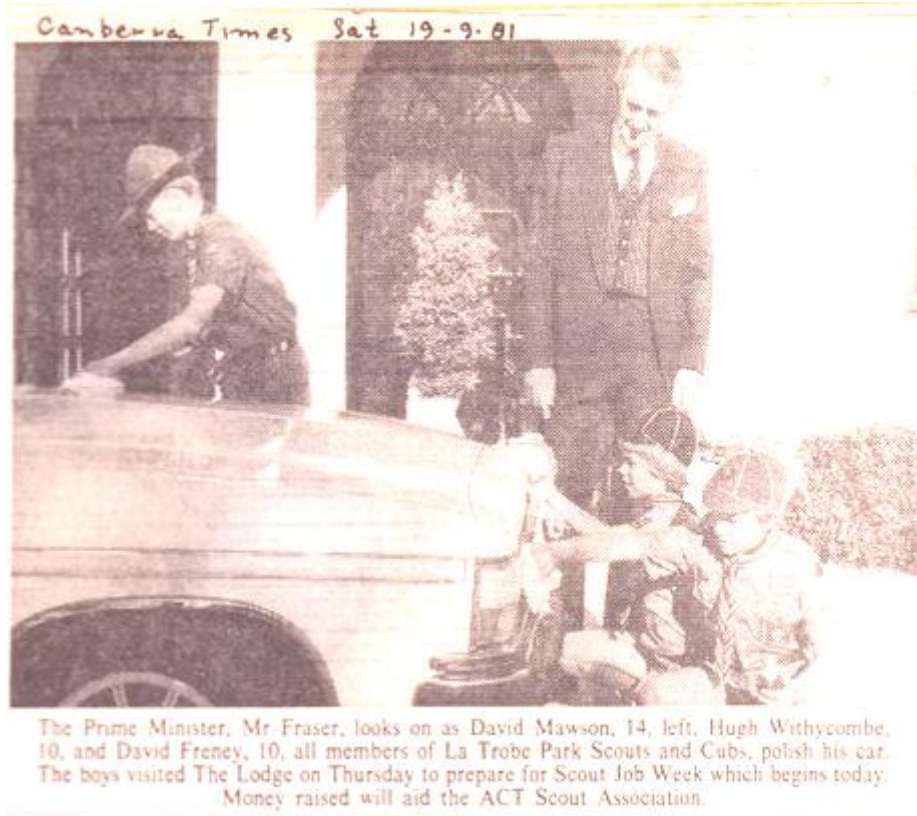

Photo taken at Scout Hall Deakin. *The Canberra Times*

Scout Bob-a-job week for Prime Minister Fraser at The Lodge: *The Canberra Times*